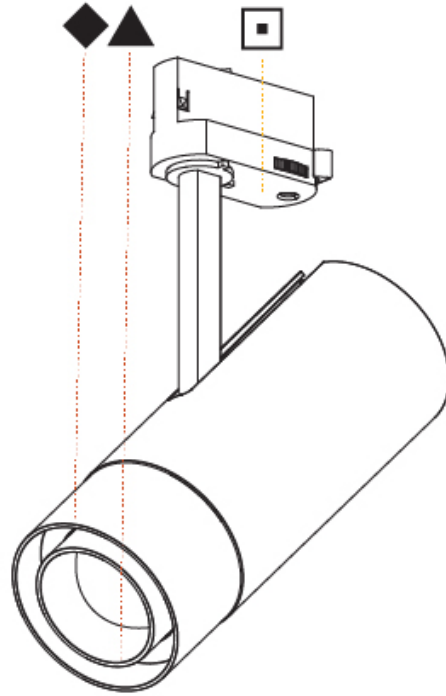

OPTICAL

Reflector°: 14° to 48°
 Adjustability: Rotational 350°; Tilt 90°

RATINGS AND CERTIFICATIONS

Certified By: Certified for North American Standards
 IP rating: IP20

A3T110-

PROJECT	_____
TYPE	_____
SPECIFIER	_____
QUANTITY	_____
DATE	_____