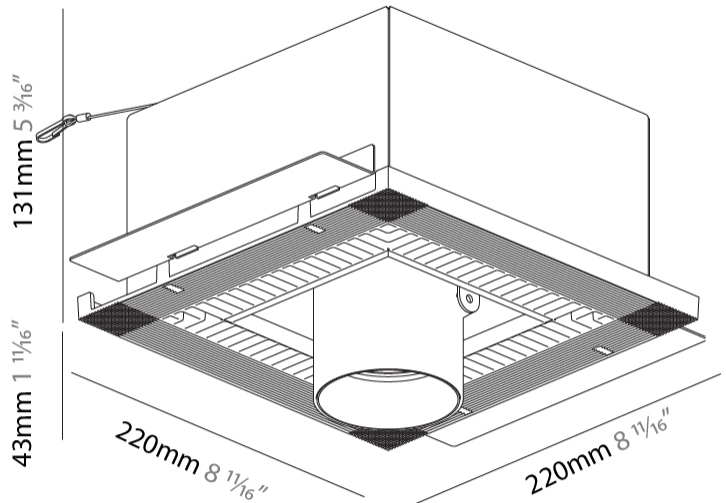

ELECTRICAL

Lamp Type: LED (Zhaga Standard)
Input Wattage (W): 13.2 (2700K) / 16.5
Total Output Wattage (W): 12 (2700K) / 15
Dimming: Tri-Mode (Non-Dimming and Phase Dimming (120Vac only) and 0-10V Dimming)
Driver Included: No
Driver Location: Recessed Housing
Driver Type: Constant Current - Universal
Driver Class: Class 2
Housing: See components
Input Voltage (V): 120 - 277
Constant Current (MA): 350

LED

Number of LEDs: 1
Color Temperature (°K): 2700 / 3000 / 3500 / 4000
Max. Delivered Lumen (lm): 870 / 970 / 1038 / 1060
CRI: >90 CRI
Lamp Life (hrs): 50000
Upon Request: Special Color Temperature

OPTICAL

Reflector: 10
Adjustability: Rotational 355°; Tilt 45°
Upon Request: Special Beam Angles

RATINGS AND CERTIFICATIONS

Certified By: Certified for North American Standards
Zaneen Lighting Inc. © 2024, P.O. Box 588, 3387, F-4th, 247-9519, www.zaneen.com