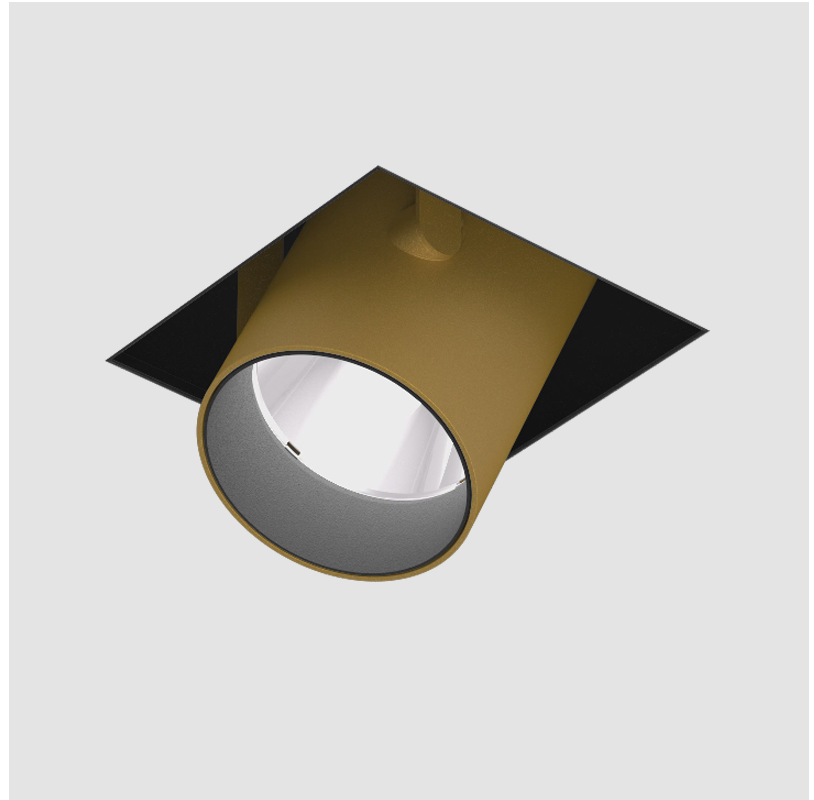

IMAGINE SQUARE TRIMLESS

A35404-

base number LED Dimming Color Temperature Finishes (Diamond) Finishes (Triangle) Finishes (Circle)

- To build a product code in our configurator select the specify button on the base model # product page
- To build a manual product code on this datasheet choose from the options listed below in blue font and add the suffix to the base model #

GENERAL

Series: Imagine
 Subseries: Imagine Square
 Brand: Prolicht
 Division: Architectural
 Mounting Type: Trimless
 Mounting Location: Ceiling
 Subcategory: Spots

PHYSICAL

Shape: Square
 Length (mm): 220
 Length (in): 8 11/16
 Width (mm): 220
 Width (in): 8 11/16
 Height (mm): 174
 Height (in): 6 7/8
 Ceiling Thickness (mm): 10 / 12.5 / 15 / 25 / 30
 Ceiling Thickness (in): 3/8 or 1/2 or 9/16 or 1 or 1 3/16
 Min. Recessing Depth (mm): 145
 Min. Recessing Depth (in): 5 11/16
 Light Distribution: Adjustable / Direct
 Weight (kg): 2.253
 Weight (lbs): 4.96
 Fixture Finish: SSR / BKV / CWI / CRY / HAB / UFT / ITA / RUA / FTG / MYG / LOD / PUS / FRO / FUP / KIA / POP / BLS / SPG / MEY / GOH / GUM / CHC / COM / ABZ / JAG / OBR / MOS / ROR
 Fixture Material: Aluminum Die Cast
 Cut-out Measurements: 225mm / 8 7/8" x 225mm / 8 7/8"
 Upon Request: Unique Sizes

IMAGINE SQUARE TRIMLESS

A35404-

PROJECT	_____
TYPE	_____
SPECIFIER	_____
QUANTITY	_____
DATE	_____

IMAGINE 60 SURFACE

A3D111-

base number	LED Dimming	Color Temperature	Finishes (Diamond)	Reflector Options	Lens Options
-------------	-------------	-------------------	--------------------	-------------------	--------------