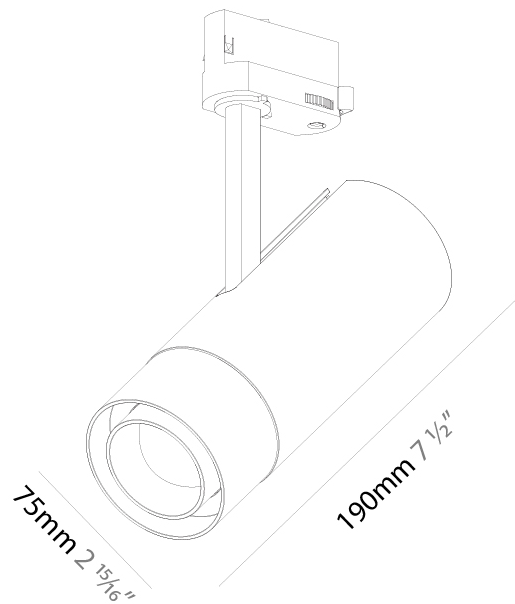

GENERAL

Series: Imagine
Subseries: Imagine Flex
Brand: Prolicht
Division: Architectural
Mounting Type: Track
Mounting Location: Ceiling
Subcategory: Spots

PHYSICAL

Shape: Cylinder
Diameter (mm): 75
Diameter (in): 2 ¹⁵/₁₆
Height (mm): 190
Height (in): 7 ¹/₂
Max. Overall Height (mm): 210
Max. Overall Height (in): 8 ¹/₄
Light Distribution: Adjustable / Direct
Weight (kg): 0.702
Weight (lbs): 1.54
Fixture Finish: SSR / BKV / CWI / CRY / HAB / UFT / ITA / RUA / FTG / MYG / LOD / PUS / FRO / FUP / KIA / POP / BLS / SPG / MEY / GOH / GUM / CHC / COM / ABZ / JAG / OBR / MOS / ROR
Holder Finish: BLK / WHI / SIL
Fixture Material: Aluminum Die Cast

ELECTRICAL

Lamp Type: LED (Zhaga Standard)
Input Wattage (W): 20
Total Output Wattage (W): 18.2
Dimming: Tri-Mode (Non-Dimming and Phase Dimming (120Vac only) and 0-10V Dimming)
Driver Included: Yes
Driver Location: Integrated
Driver Type: Constant Current - Universal
Driver Class: Class 2
Input Voltage (V): 120 - 277
Constant Current (MA): 500

LED

Number of LEDs: 1
Color Temperature (°K): 2700 / 3000 / 3500 / 4000
Max. Delivered Lumen (lm): 788 / 817 / 859 / 876
Nominal Lumen (lm): 1782 / 1848 / 1941 / 1981
CRI: >90 CRI
Lamp Life (hrs): 50000

OPTICAL

Reflector°: 14° to 48°
Adjustability: Rotational 350°; Tilt 90°

RATINGS AND CERTIFICATIONS

Certified By: Certified for North American Standards
IP rating: IP20